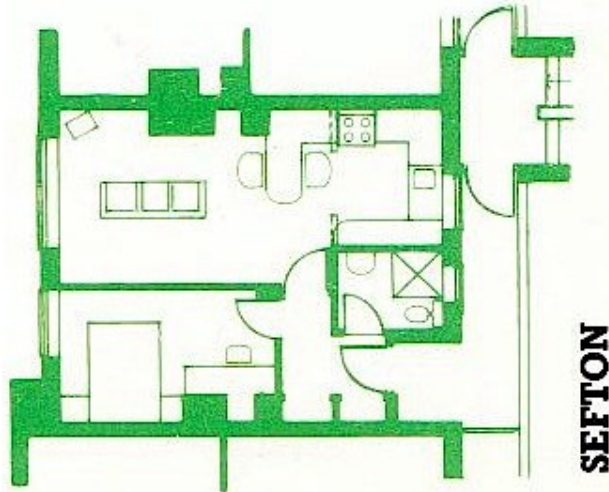

Minster Court Liverpool Property Plans Numbers 1 to 200

Site Plan and layout for numbers 1 to 200 Minster Court

Some properties the layout may be different due to internal or external alterations.
Permission of the Management Company is required for alterations. (see Lease)

(Numbers 47, 75 & 141 are ground floor flats and because of the access tunnels are a different layout)

**Minster Court Liverpool Property Plans
Numbers 1 to 200**

Some of the properties are a mirror image of **a-h**.
Layouts not all the same scale.
The developer (Barratt) gave the names to each layout.

a

b

c

**Minster Court Liverpool Property Plans
Numbers 1 to 200**

Some of the properties are a mirror image of **a-h**.
Layouts not all the same scale.
The developer (Barratt) gave the names to each layout.

d

e

f

**Minster Court Liverpool Property Plans
Numbers 1 to 200**

Some of the properties are a mirror image of **a-h**.
Layouts not all the same scale.
The developer (Barratt) gave the names to each layout.