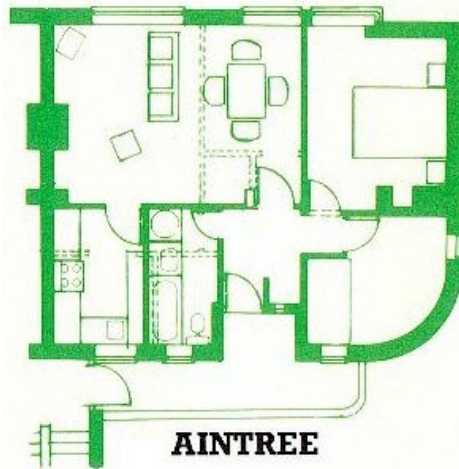

Minster Court Liverpool Property Plans Numbers 1 to 200

Site Plan and layout for numbers 1 to 200 Minster Court

Some properties the layout may be different due to internal or external alterations.
Permission of the Management Company is required for alterations. (see Lease)

(Numbers 47, 75 & 141 are ground floor flats and because of the access tunnels are a different layout)

**Minster Court Liverpool Property Plans
Numbers 1 to 200**

Some of the properties are a mirror image of **a-h**.
Layouts not all the same scale.
The developer (Barratt) gave the names to each layout.

a

b

c

**Minster Court Liverpool Property Plans
Numbers 1 to 200**

Some of the properties are a mirror image of **a-h**.
Layouts not all the same scale.
The developer (Barratt) gave the names to each layout.

d

e

f

**Minster Court Liverpool Property Plans
Numbers 1 to 200**

Some of the properties are a mirror image of **a-h**.
Layouts not all the same scale.
The developer (Barratt) gave the names to each layout.