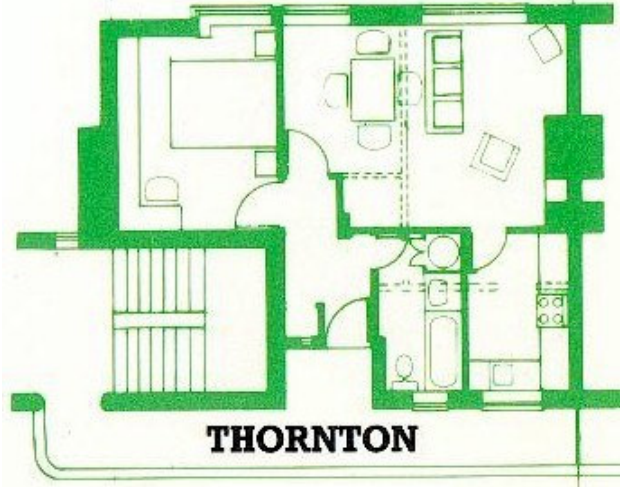

Minster Court Liverpool Property Plans Numbers 1 to 200

Site Plan and layout for numbers 1 to 200 Minster Court

Some properties the layout may be different due to internal or external alterations.
Permission of the Management Company is required for alterations. (see Lease)

(Numbers 47, 75 & 141 are ground floor flats and because of the access tunnels are a different layout)

**Minster Court Liverpool Property Plans
Numbers 1 to 200**

Some of the properties are a mirror image of **a-h**.
Layouts not all the same scale.
The developer (Barratt) gave the names to each layout.

a

b

c

**Minster Court Liverpool Property Plans
Numbers 1 to 200**

Some of the properties are a mirror image of **a-h**.
Layouts not all the same scale.
The developer (Barratt) gave the names to each layout.

d

e

f

**Minster Court Liverpool Property Plans
Numbers 1 to 200**

Some of the properties are a mirror image of **a-h**.
Layouts not all the same scale.
The developer (Barratt) gave the names to each layout.