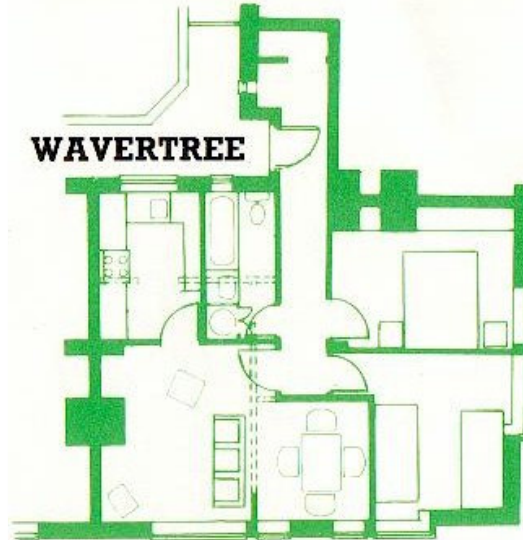

Minster Court Liverpool Property Plans Numbers 1 to 200

Site Plan and layout for numbers 1 to 200 Minster Court

Some properties the layout may be different due to internal or external alterations.
Permission of the Management Company is required for alterations. (see Lease)

(Numbers 47, 75 & 141 are ground floor flats and because of the access tunnels are a different layout)

**Minster Court Liverpool Property Plans
Numbers 1 to 200**

Some of the properties are a mirror image of **a-h**.
Layouts not all the same scale.
The developer (Barratt) gave the names to each layout.

a

b

c

**Minster Court Liverpool Property Plans
Numbers 1 to 200**

Some of the properties are a mirror image of **a-h**.
Layouts not all the same scale.
The developer (Barratt) gave the names to each layout.

d

e

f

**Minster Court Liverpool Property Plans
Numbers 1 to 200**

Some of the properties are a mirror image of **a-h**.
Layouts not all the same scale.
The developer (Barratt) gave the names to each layout.