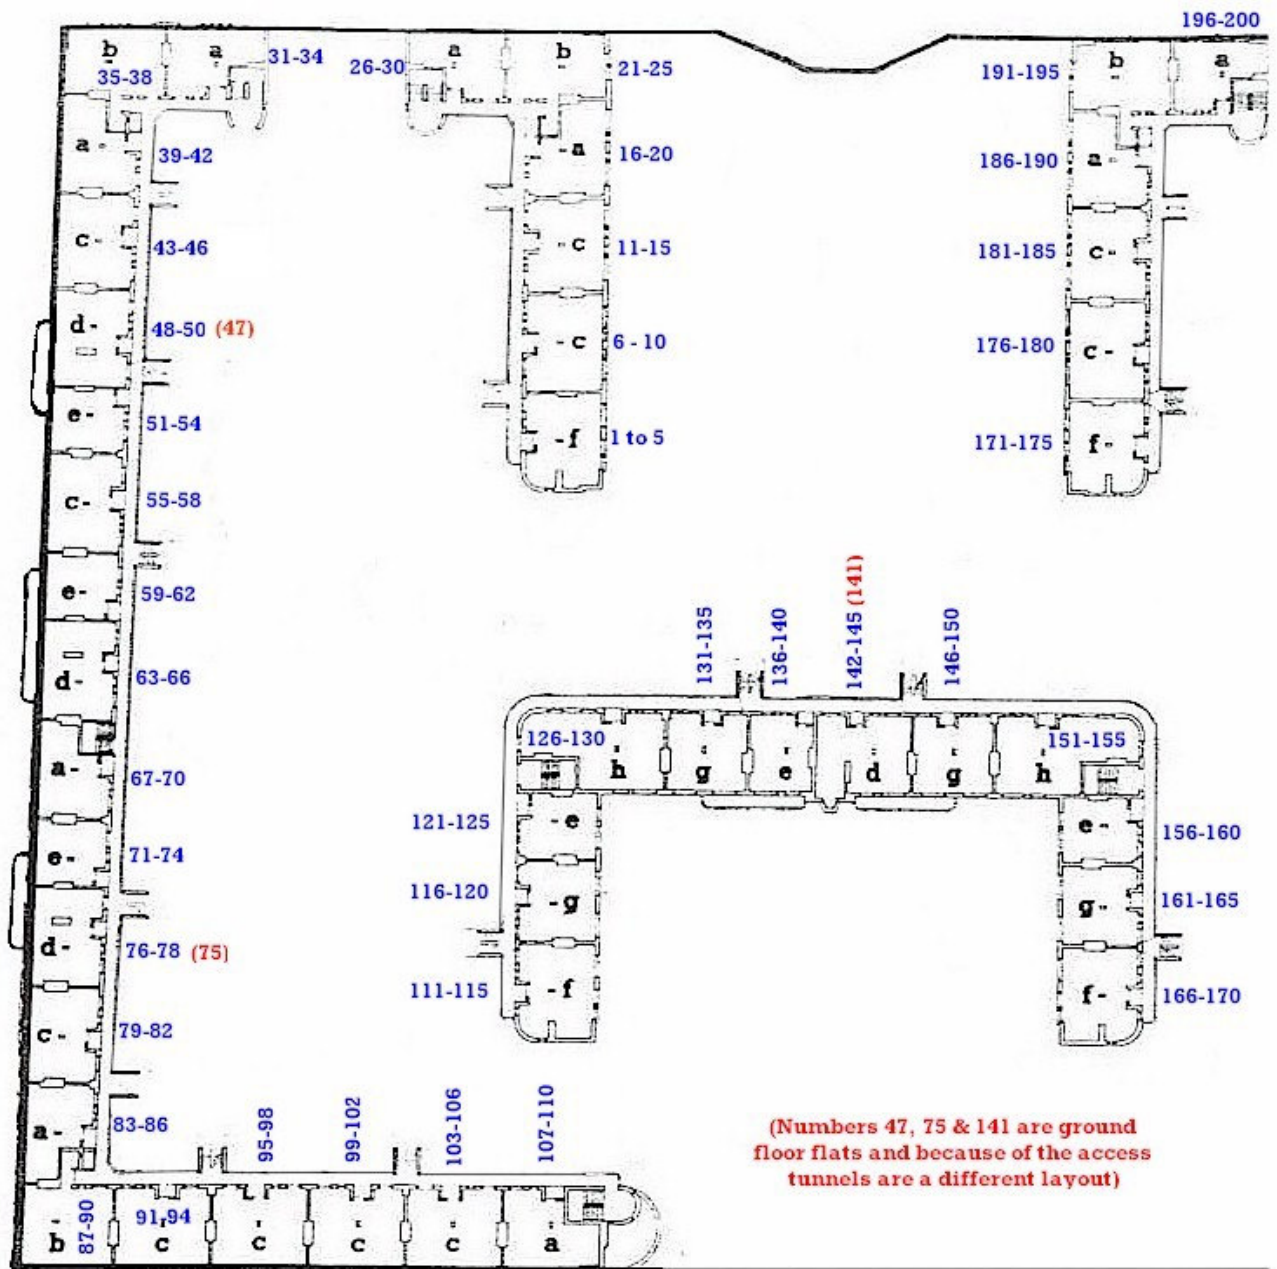

Minster Court Liverpool Property Plans Numbers 1 to 200

Site Plan and layout for numbers 1 to 200 Minster Court

Some properties the layout may be different due to internal or external alterations.
Permission of the Management Company is required for alterations. (see Lease)

(Numbers 47, 75 & 141 are ground floor flats and because of the access tunnels are a different layout)

**Minster Court Liverpool Property Plans
Numbers 1 to 200**

Some of the properties are a mirror image of **a-h**.
Layouts not all the same scale.
The developer (Barratt) gave the names to each layout.

a

b

c

**Minster Court Liverpool Property Plans
Numbers 1 to 200**

Some of the properties are a mirror image of **a-h**.
Layouts not all the same scale.
The developer (Barratt) gave the names to each layout.

d

e

f

**Minster Court Liverpool Property Plans
Numbers 1 to 200**

Some of the properties are a mirror image of **a-h**.
Layouts not all the same scale.
The developer (Barratt) gave the names to each layout.